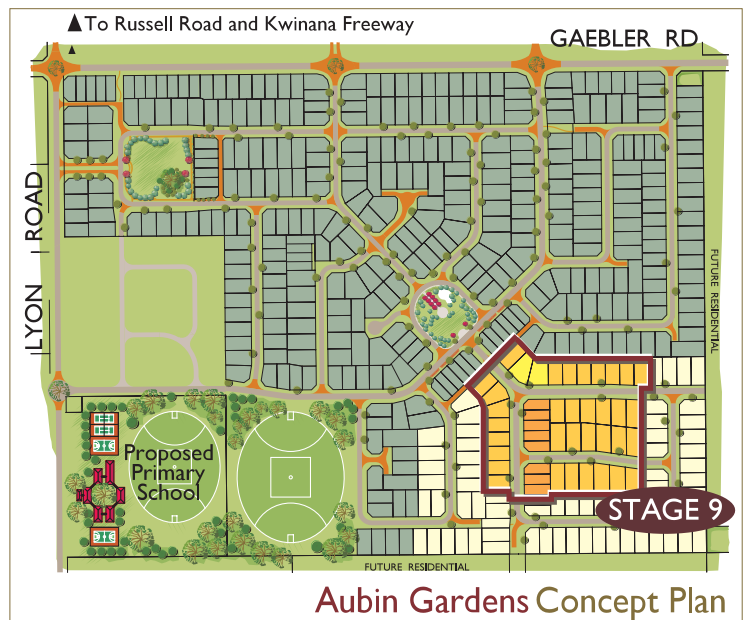

STAGE 9

Aubin Gardens

The Place For All Seasons

0 25
METRES

LOTS FOR SALE

- COTTAGE** 500m² and under
- MID SIZE** between 501m² and 699m²
- PREMIUM** 700m² and over

Whilst every care has been taken with the preparation of these particulars, which are believed to be correct, they are in no way warranted by the selling agent or the owner either in whole or in part and should not be construed as forming part of any contract or relied upon in any way. Any intending purchasers are advised to make such enquires as they deem necessary to satisfy themselves on all matters in this respect. This disclaimer applies except in respect of those conditions, warranties and rights imposed by law which cannot be excluded or modified.

Aubin Gardens Concept Plan