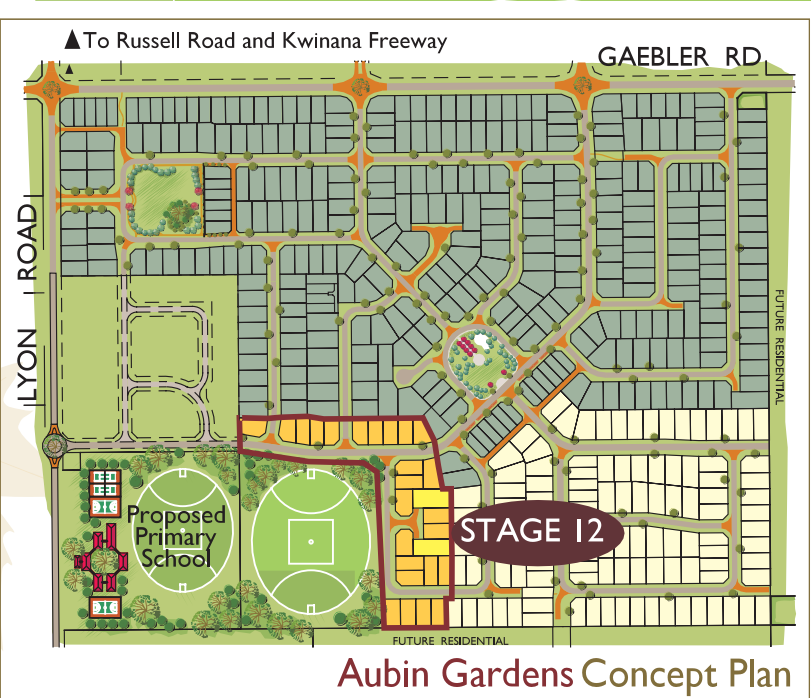

STAGE 12

Aubin Gardens

The Place For All Seasons

0 25 METRES

LOTS FOR SALE

- COTTAGE** 500m² and under
- MID SIZE** between 501m² and 699m²
- PREMIUM** 700m² and over

Whilst every care has been taken with the preparation of these particulars, which are believed to be correct, they are in no way warranted by the selling agent or the owner either in whole or in part and should not be construed as forming part of any contract or relied upon in any way. Any intending purchasers are advised to make such enquiries as they deem necessary to satisfy themselves on all matters in this respect. This disclaimer applies except in respect of those conditions, warranties and rights imposed by law which cannot be excluded or modified.