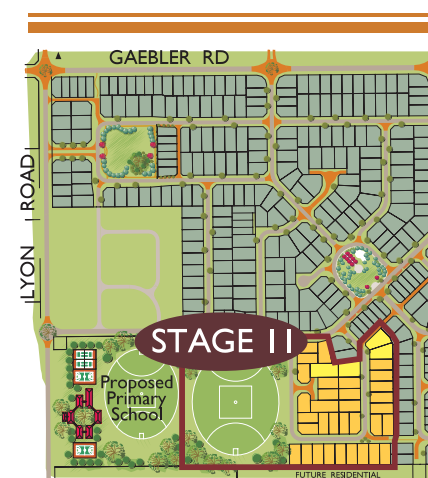

The Place
For All Seasons

Aubin Gardens Concept Plan

LOTS FOR SALE

MID SIZE
between 501m² and 699m²

PREMIUM
700m² and over

Whilst every care has been taken with the preparation of these particulars, which are believed to be correct, they are in no way warranted by the selling agent or the owner either in whole or in part and should not be construed as forming part of any contract or relied upon in any way. Any intending purchasers are advised to make such enquires as they deem necessary to satisfy themselves on all matters in this respect. This disclaimer applies except in respect of those conditions, warranties and rights imposed by law which cannot be excluded or modified.